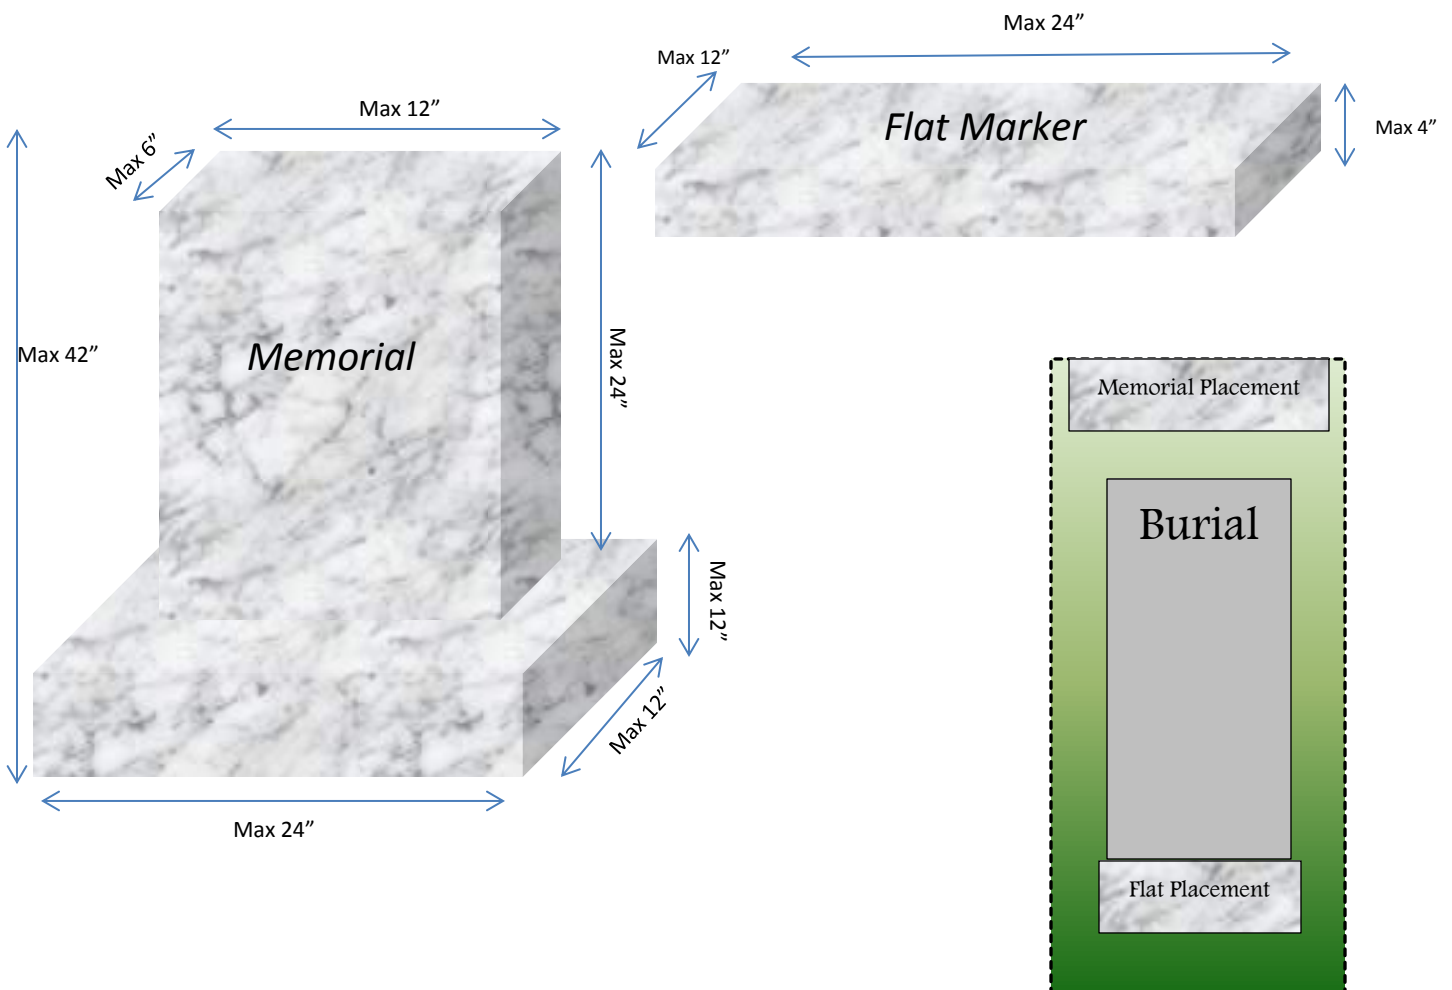

## Single Grave Lot

- Flat Markers not to exceed 24" x 12" x 4" Laid at the foot and flush to the ground.
  - Monument not to exceed 2 Square feet
  - Monument base not to exceed 24" x 12" X 12"

All dimensions are in inches.

### Two Graves Lot

Monument not to exceed 4 Square feet

Monument base not to exceed 36" x 12"

Flat Markers may be placed at the foot of each grave.

All dimensions are in inches.

## Example :

Three Graves Lot

Monument not to exceed 6 Square feet.

Flat markers can be laid at the foot of each grave.

All dimensions are in inches.

Example:

**Four to Eight Graves Lot**  
Monument not to exceed 10 Square Feet  
Flat markers can be laid at the foot of each grave.  
All dimensions are in inches.

Example:

**Cremation Lot**

Monument not to exceed 12" x 24" x 4"

And must be a FLAT Marker Only and Flush to the ground.

Flat markers can be laid for each grave.

All dimensions are in inches.