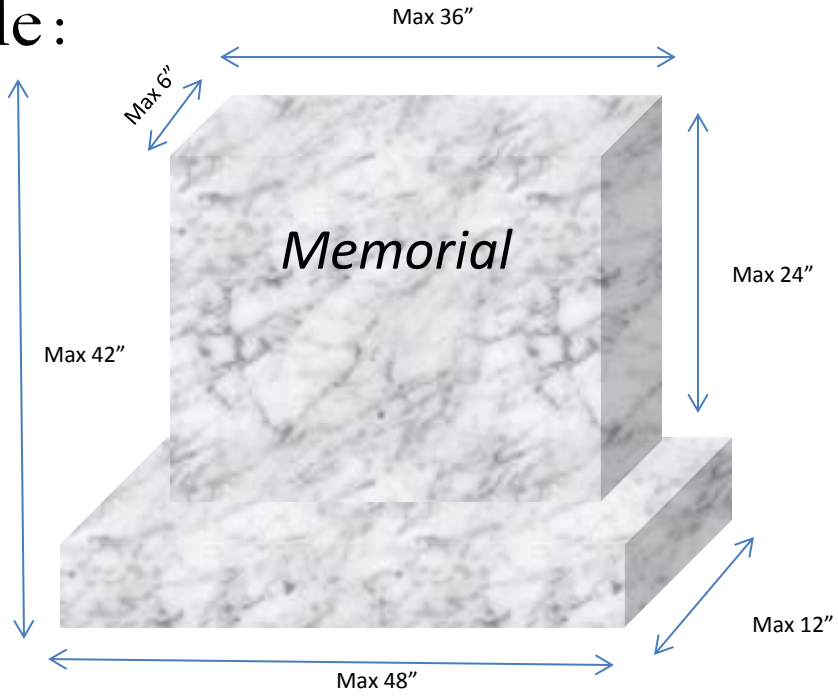

## Single Grave Lot

- Flat Markers not to exceed 24" x 12" x 4" Laid at the foot and flush to the ground.
  - Monument not to exceed 2 Square feet
  - Monument base not to exceed 24" x 12" X 12"

All dimensions are in inches.

### Two Graves Lot

Monument not to exceed 4 Square feet

Monument base not to exceed 36" x 12"

Flat Markers may be placed at the foot of each grave.

All dimensions are in inches.

## Example :

Three Graves Lot

Monument not to exceed 6 Square feet.

Flat markers can be laid at the foot of each grave.

All dimensions are in inches.

Example:

**Four to Eight Graves Lot**  
Monument not to exceed 10 Square Feet  
Flat markers can be laid at the foot of each grave.  
All dimensions are in inches.

Example:

**Cremation Lot**

Monument not to exceed 12" x 24" x 4"

And must be a FLAT Marker Only and Flush to the ground.

Flat markers can be laid for each grave.

All dimensions are in inches.