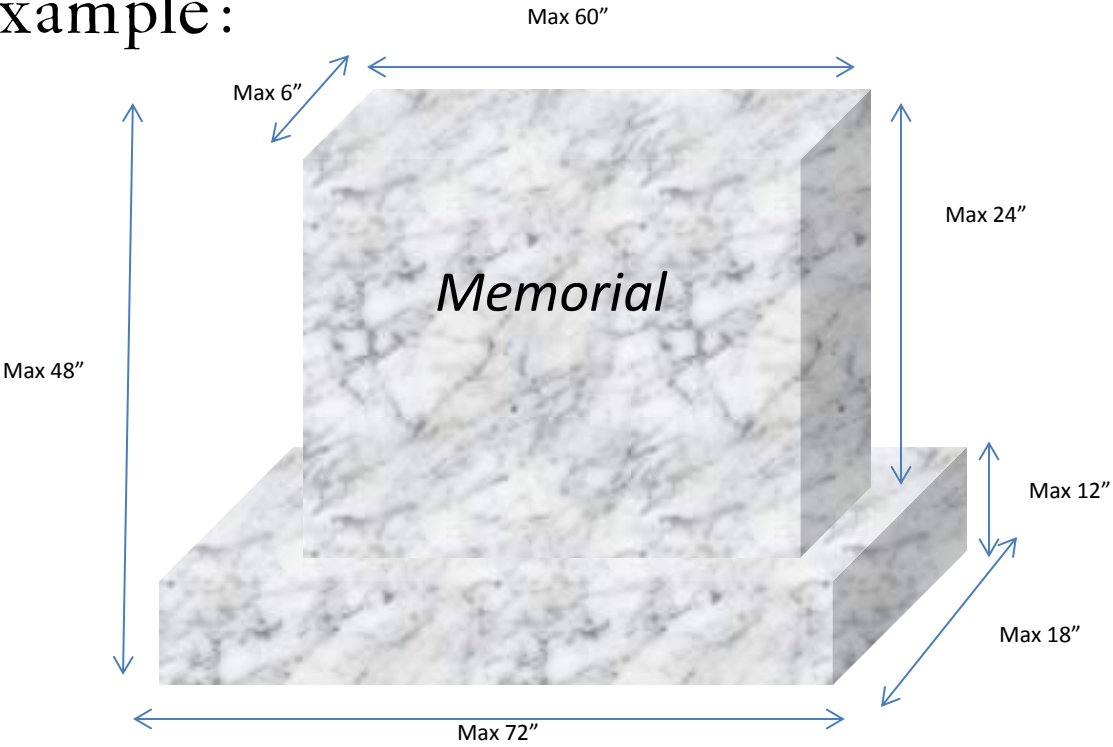

## Single Grave Lot

- Flat Markers not to exceed 24" x 12" x 4" Laid at the foot and flush to the ground.
  - Monument not to exceed 2 Square feet
  - Monument base not to exceed 24" x 12" X 12"

All dimensions are in inches.

### Two Graves Lot

Monument not to exceed 4 Square feet

Monument base not to exceed 36" x 12"

Flat Markers may be placed at the foot of each grave.

All dimensions are in inches.

## Example :

Three Graves Lot

Monument not to exceed 6 Square feet.

Flat markers can be laid at the foot of each grave.

All dimensions are in inches.

Example:

**Four to Eight Graves Lot**  
Monument not to exceed 10 Square Feet  
Flat markers can be laid at the foot of each grave.  
All dimensions are in inches.

Example:

**Cremation Lot**

Monument not to exceed 12" x 24" x 4"

And must be a FLAT Marker Only and Flush to the ground.

Flat markers can be laid for each grave.

All dimensions are in inches.