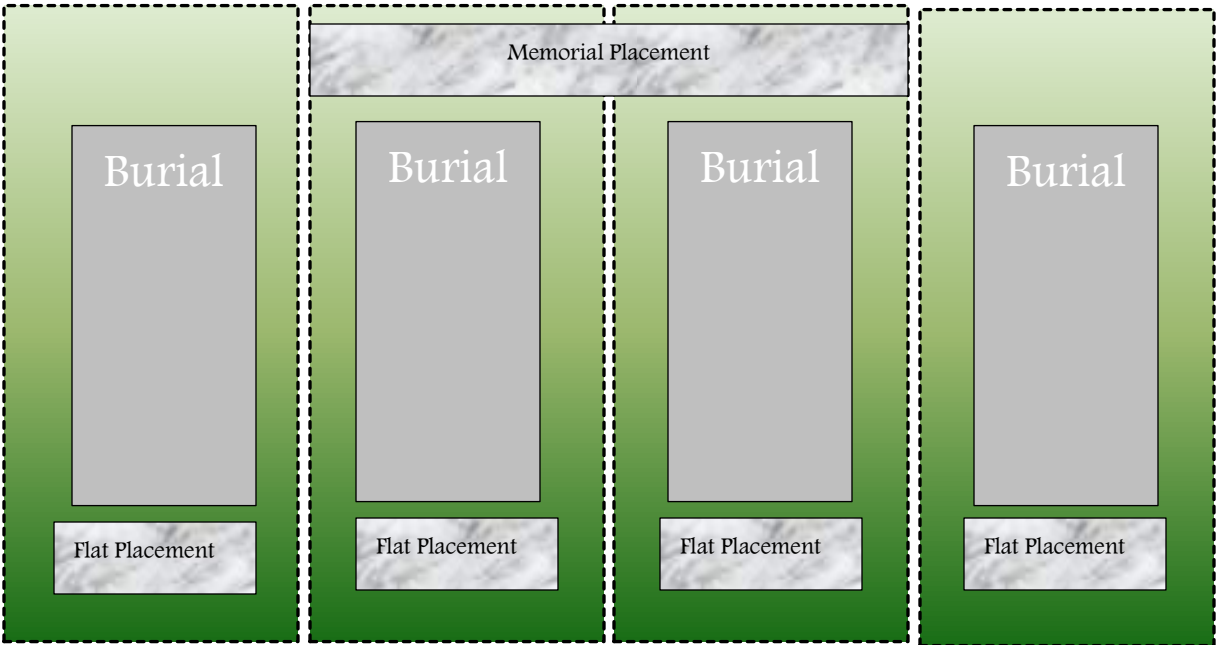

## Single Grave Lot

- Flat Markers not to exceed 24" x 12" x 4" Laid at the foot and flush to the ground.
  - Monument not to exceed 2 Square feet
  - Monument base not to exceed 24" x 12" X 12"

All dimensions are in inches.

### Two Graves Lot

Monument not to exceed 4 Square feet

Monument base not to exceed 36" x 12"

Flat Markers may be placed at the foot of each grave.

All dimensions are in inches.

## Example :

Three Graves Lot

Monument not to exceed 6 Square feet.

Flat markers can be laid at the foot of each grave.

All dimensions are in inches.

Example:

**Four to Eight Graves Lot**  
Monument not to exceed 10 Square Feet  
Flat markers can be laid at the foot of each grave.  
All dimensions are in inches.

Example:

**Cremation Lot**

Monument not to exceed 12" x 24" x 4"

And must be a FLAT Marker Only and Flush to the ground.

Flat markers can be laid for each grave.

All dimensions are in inches.