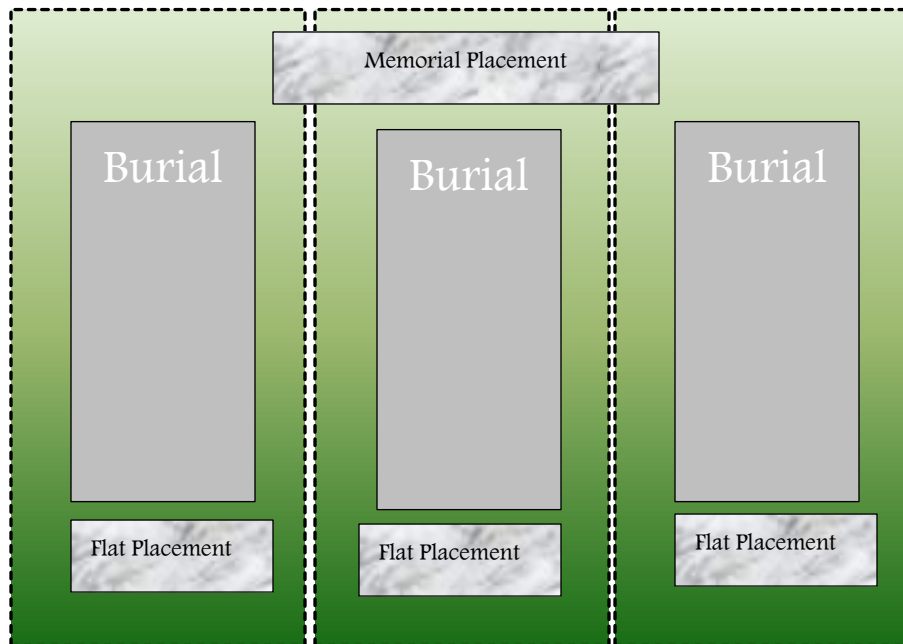

## Single Grave Lot

- Flat Markers not to exceed 24" x 12" x 4" Laid at the foot and flush to the ground.
  - Monument not to exceed 2 Square feet
  - Monument base not to exceed 24" x 12" X 12"

All dimensions are in inches.

### Two Graves Lot

Monument not to exceed 4 Square feet

Monument base not to exceed 36" x 12"

Flat Markers may be placed at the foot of each grave.

All dimensions are in inches.

## Example :

Three Graves Lot

Monument not to exceed 6 Square feet.

Flat markers can be laid at the foot of each grave.

All dimensions are in inches.

Example:

**Four to Eight Graves Lot**  
Monument not to exceed 10 Square Feet  
Flat markers can be laid at the foot of each grave.  
All dimensions are in inches.

Example:

**Cremation Lot**

Monument not to exceed 12" x 24" x 4"

And must be a FLAT Marker Only and Flush to the ground.

Flat markers can be laid for each grave.

All dimensions are in inches.