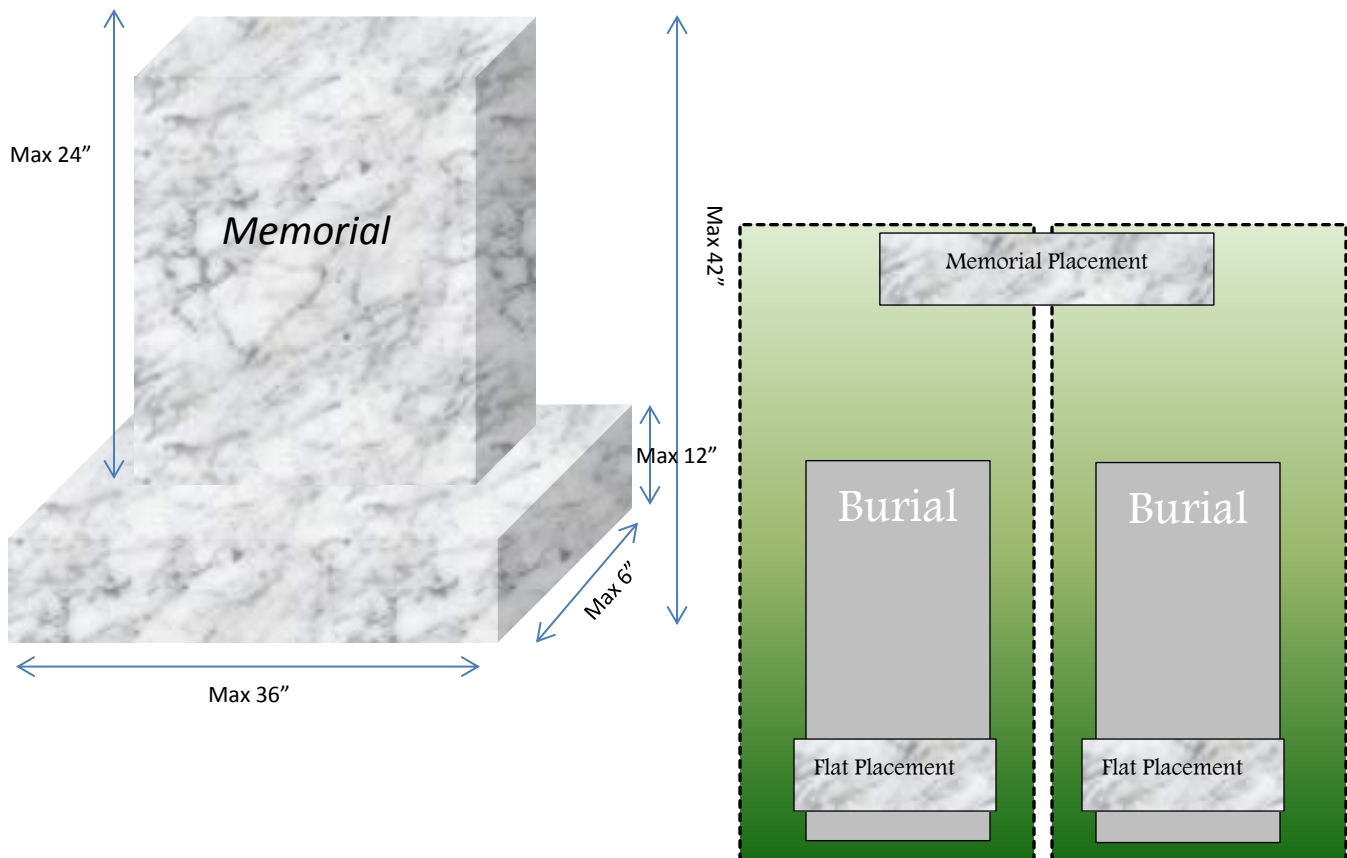

## Single Grave Lot

- Flat Markers not to exceed 24" x 12" x 4" Laid at the foot and flush to the ground.
  - Monument not to exceed 2 Square feet
  - Monument base not to exceed 24" x 12" X 12"

All dimensions are in inches.

### Two Graves Lot

Monument not to exceed 4 Square feet

Monument base not to exceed 36" x 12"

Flat Markers may be placed at the foot of each grave.

All dimensions are in inches.

## Example :

Three Graves Lot

Monument not to exceed 6 Square feet.

Flat markers can be laid at the foot of each grave.

All dimensions are in inches.

Example:

**Four to Eight Graves Lot**  
Monument not to exceed 10 Square Feet  
Flat markers can be laid at the foot of each grave.  
All dimensions are in inches.

Example:

**Cremation Lot**

Monument not to exceed 12" x 24" x 4"

And must be a FLAT Marker Only and Flush to the ground.

Flat markers can be laid for each grave.

All dimensions are in inches.