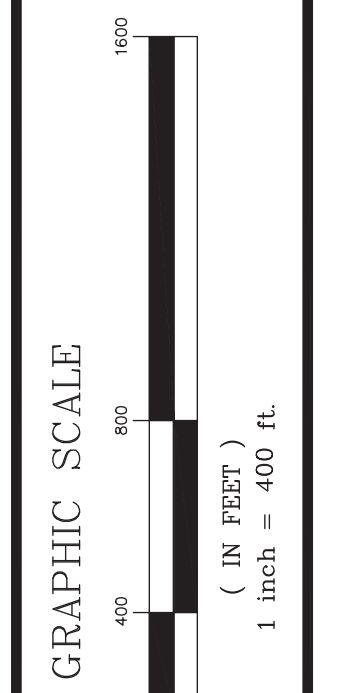

- LEGEND**
- COMPUTED DEED SCALED
 - SUBLOT NUMBER
 - EXEMPT
 - PART OF ORIGINAL LOT

402	401
405	406 407

PROPERTY MAP
CANDIA
NEW HAMPSHIRE

Prepared by
ROLIARD ASSOCIATES
77 BOWLING GREEN ROAD
CANDIA, NH 03026
(603) 486-8222

Date of original dwg: August 14, 2018
Date of latest rev: SFR101.dwg
File: SFR101.dwg
Scale: 1"=400'

Revised & Reprinted by:
CAI Technologies

The data on this map has been compiled from a variety of sources granted voluntarily by private owners and official sources and is not to be considered legal location of property boundary lines. The TOWN OF CANDIA assumes no responsibility for the accuracy of individual parcels.