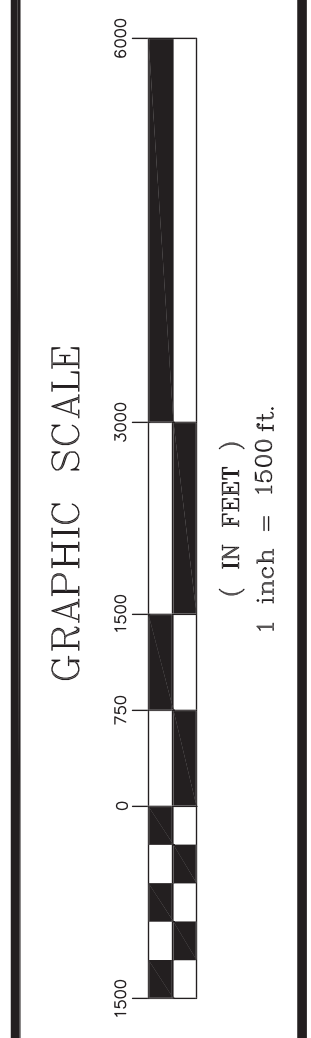

CONTOUR DATA FROM THE GRANIT SYSTEM

CONTOUR MAP

PROPERTY MAP  
**CANDIA**  
 NEW HAMPSHIRE

CONTOUR  
 MAP

Prepared by  
**ROLLARD ASSOCIATES**  
 750 Main Street  
 Concord, NH 03301  
 (603) 448-8828

Date of original dwg: November 9, 2023  
 Date of latest rev: November 9, 2023  
 File: CANDIA.dwg  
 Scale: 1"=1500'

Revised & Reprinted By:  
 CA Technologies

The data on this map has been compiled from a variety of sources granted voluntarily by private owners and official sources and is not to be considered legal location of property boundary lines. The TOWN OF CANDIA assumes no responsibility for the accuracy of individual parcels.