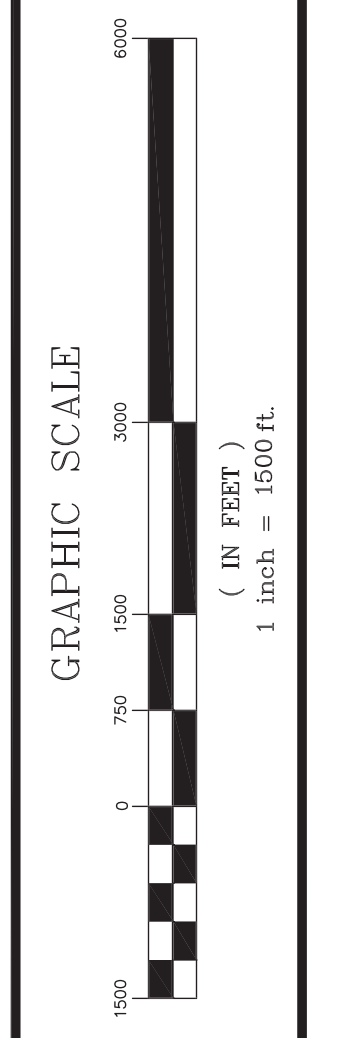

PROPERTY MAP
CANDIA
NEW HAMPSHIRE

HISTORIC SITES

HISTORIC SITES