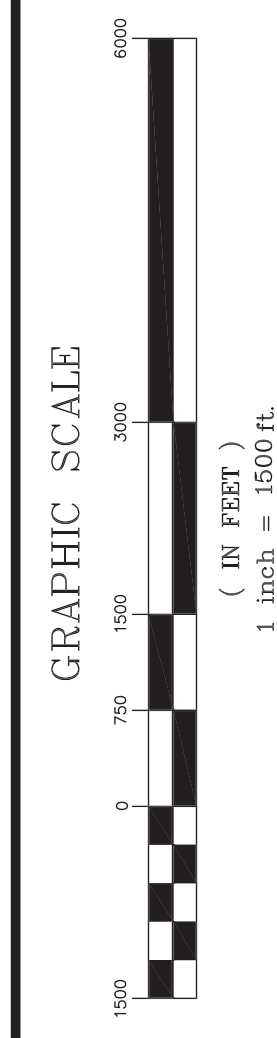

MAP INDEX

MAP INDEX

PROPERTY MAP
CANDIA
 NEW HAMPSHIRE

The data on this map has been compiled from a variety of sources granted voluntarily by private owners and official sources and is not to be considered legal location of property boundary lines. The TOWN OF CANDIA assumes no responsibility for the accuracy of individual parcels.

Prepared by
ROLLARD ASSOCIATES
 75 Main Street, Room 200
 Candia, NH 03026
 (603) 448-3828

Date of original dwg: _____
 Date of latest rev: November 9, 2023
 File: CANDIA.dwg
 Scale: 1"=1500'

Revised & Reprinted By:
 CAD Technologies