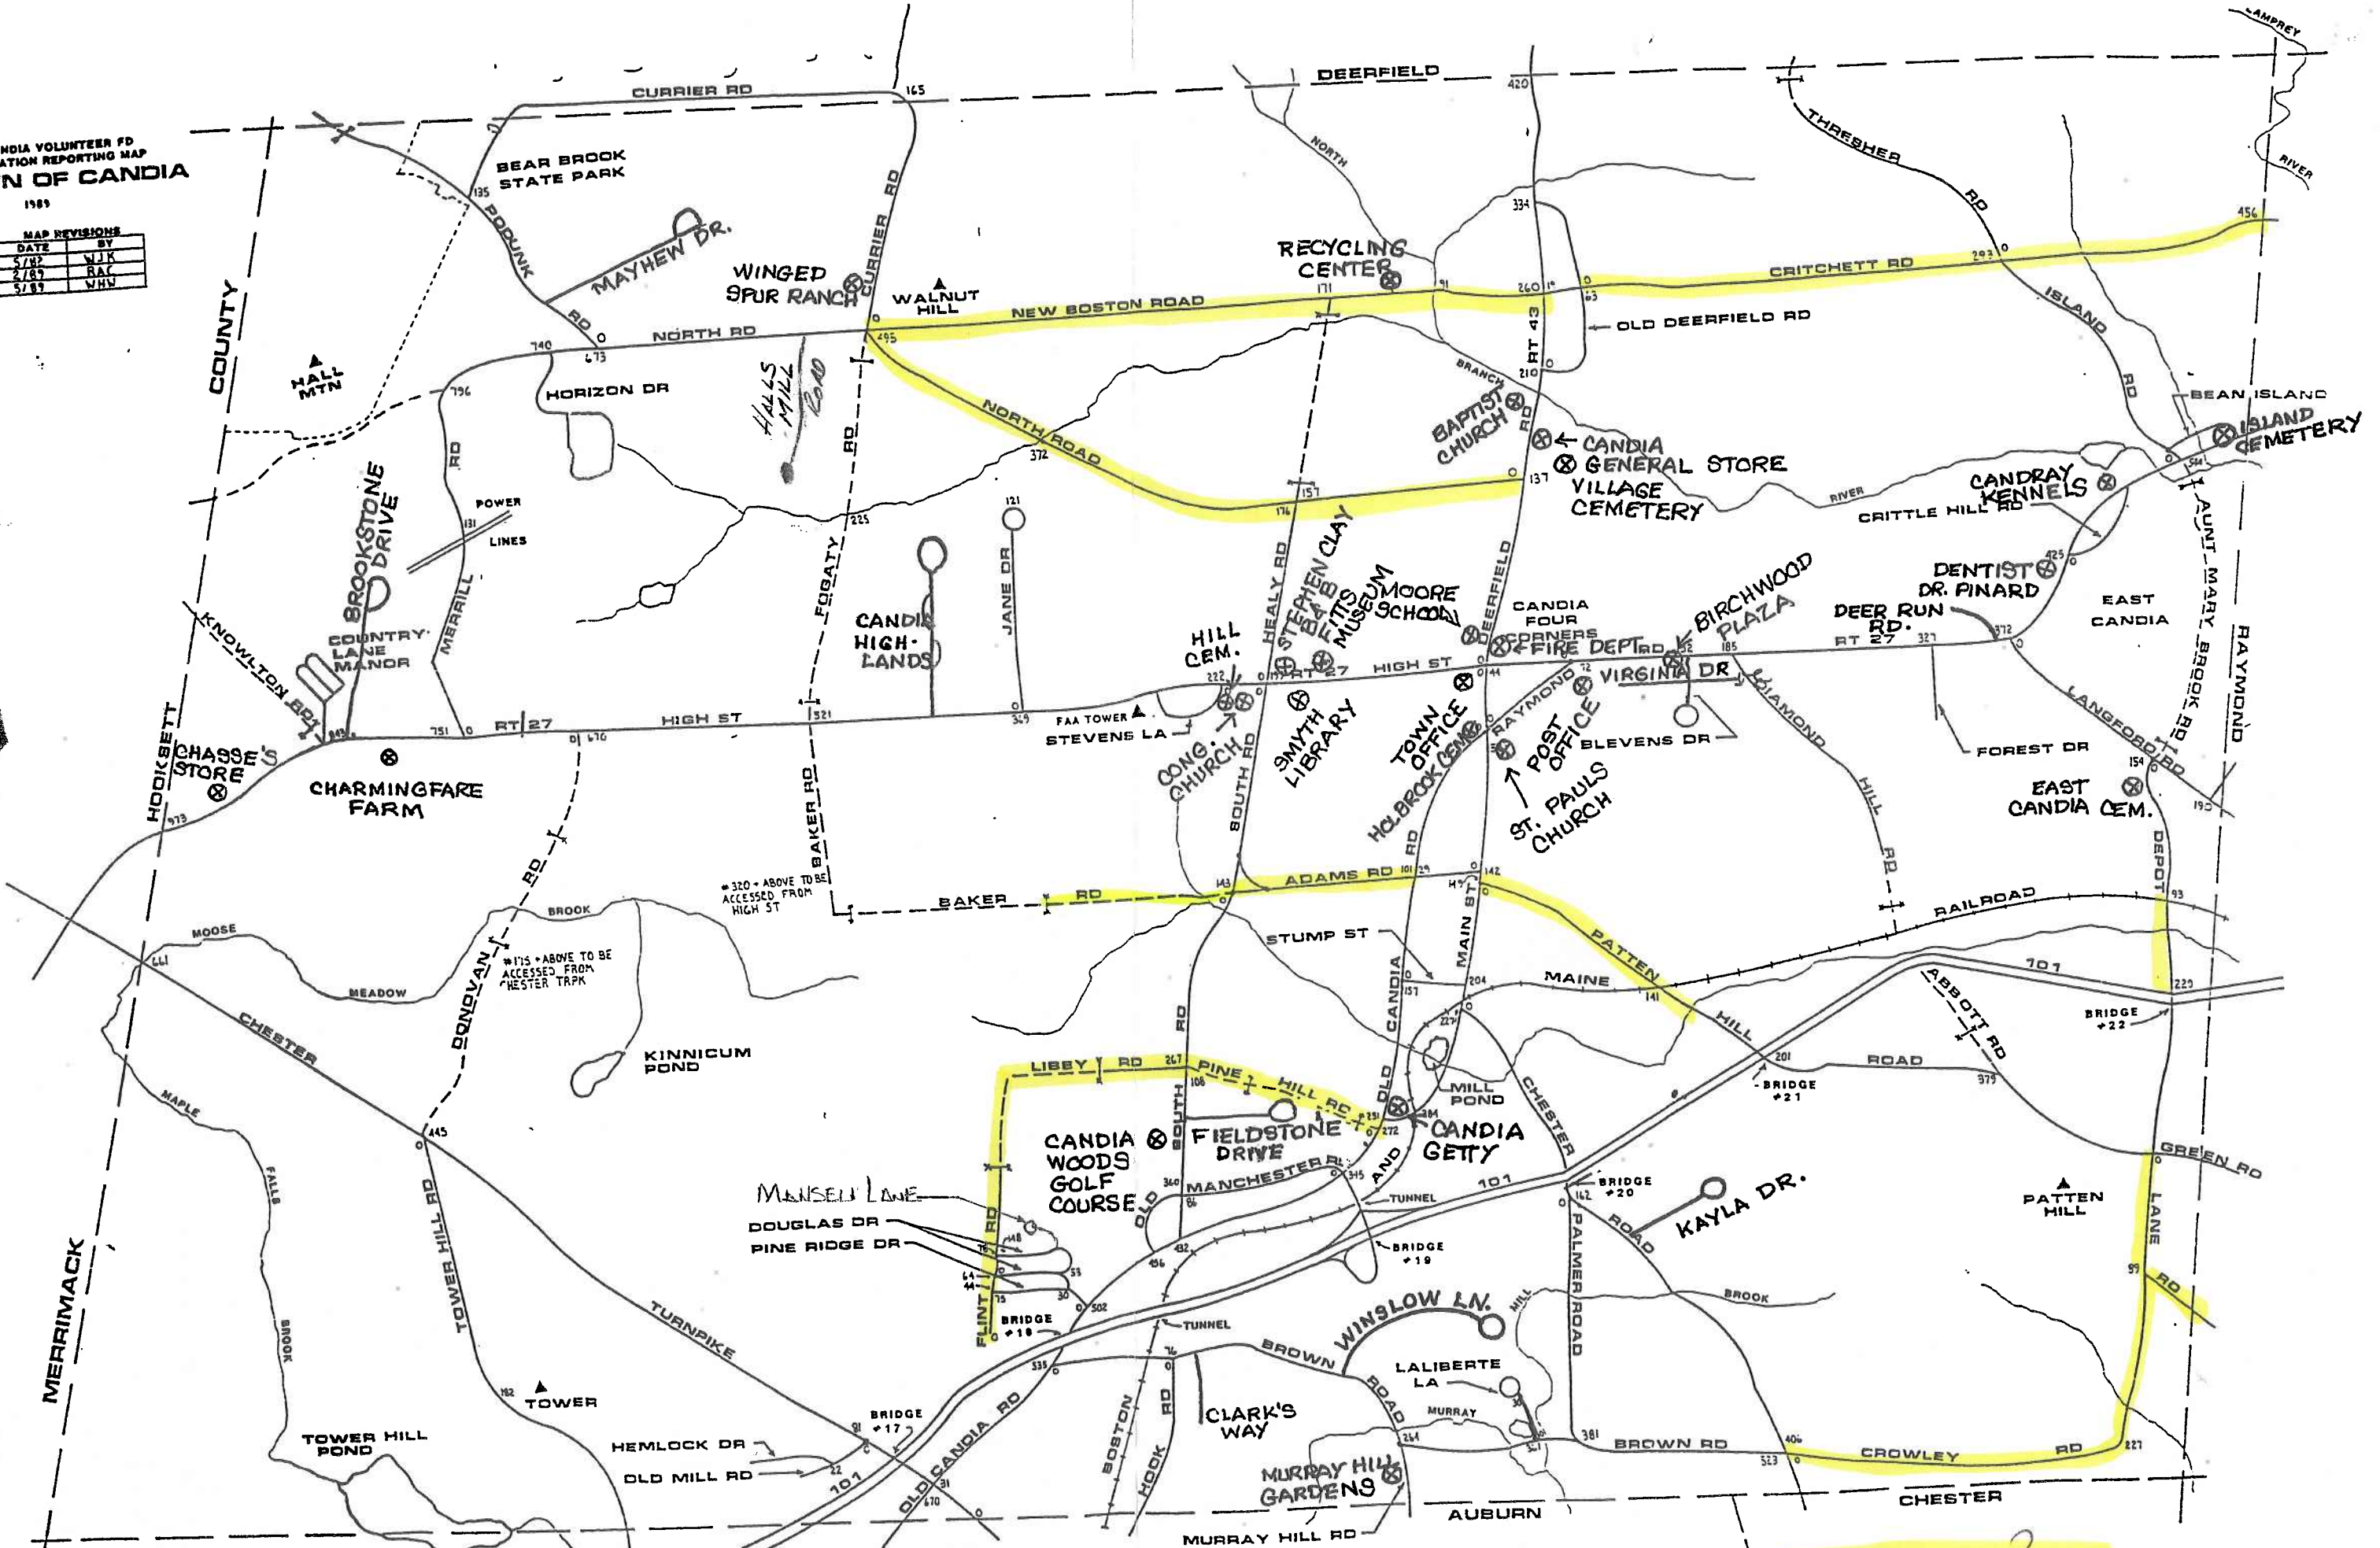

CANDIA VOLUNTEER FD
LOCATION REPORTING MAP
TOWN OF CANDIA
1989

MAP REVISIONS	
DATE	BY
5/82	WJK
2/87	RAC
5/89	WHV

THIS MAP IS NOT TO BE
USED FOR ANY OFFICAL
TOWN REFERENCE

LEGEND
 - - - - CLASS VI ROAD
 - - - - ROAD NOT CONSIDERED ACCESSIBLE

SCENIC ROADS