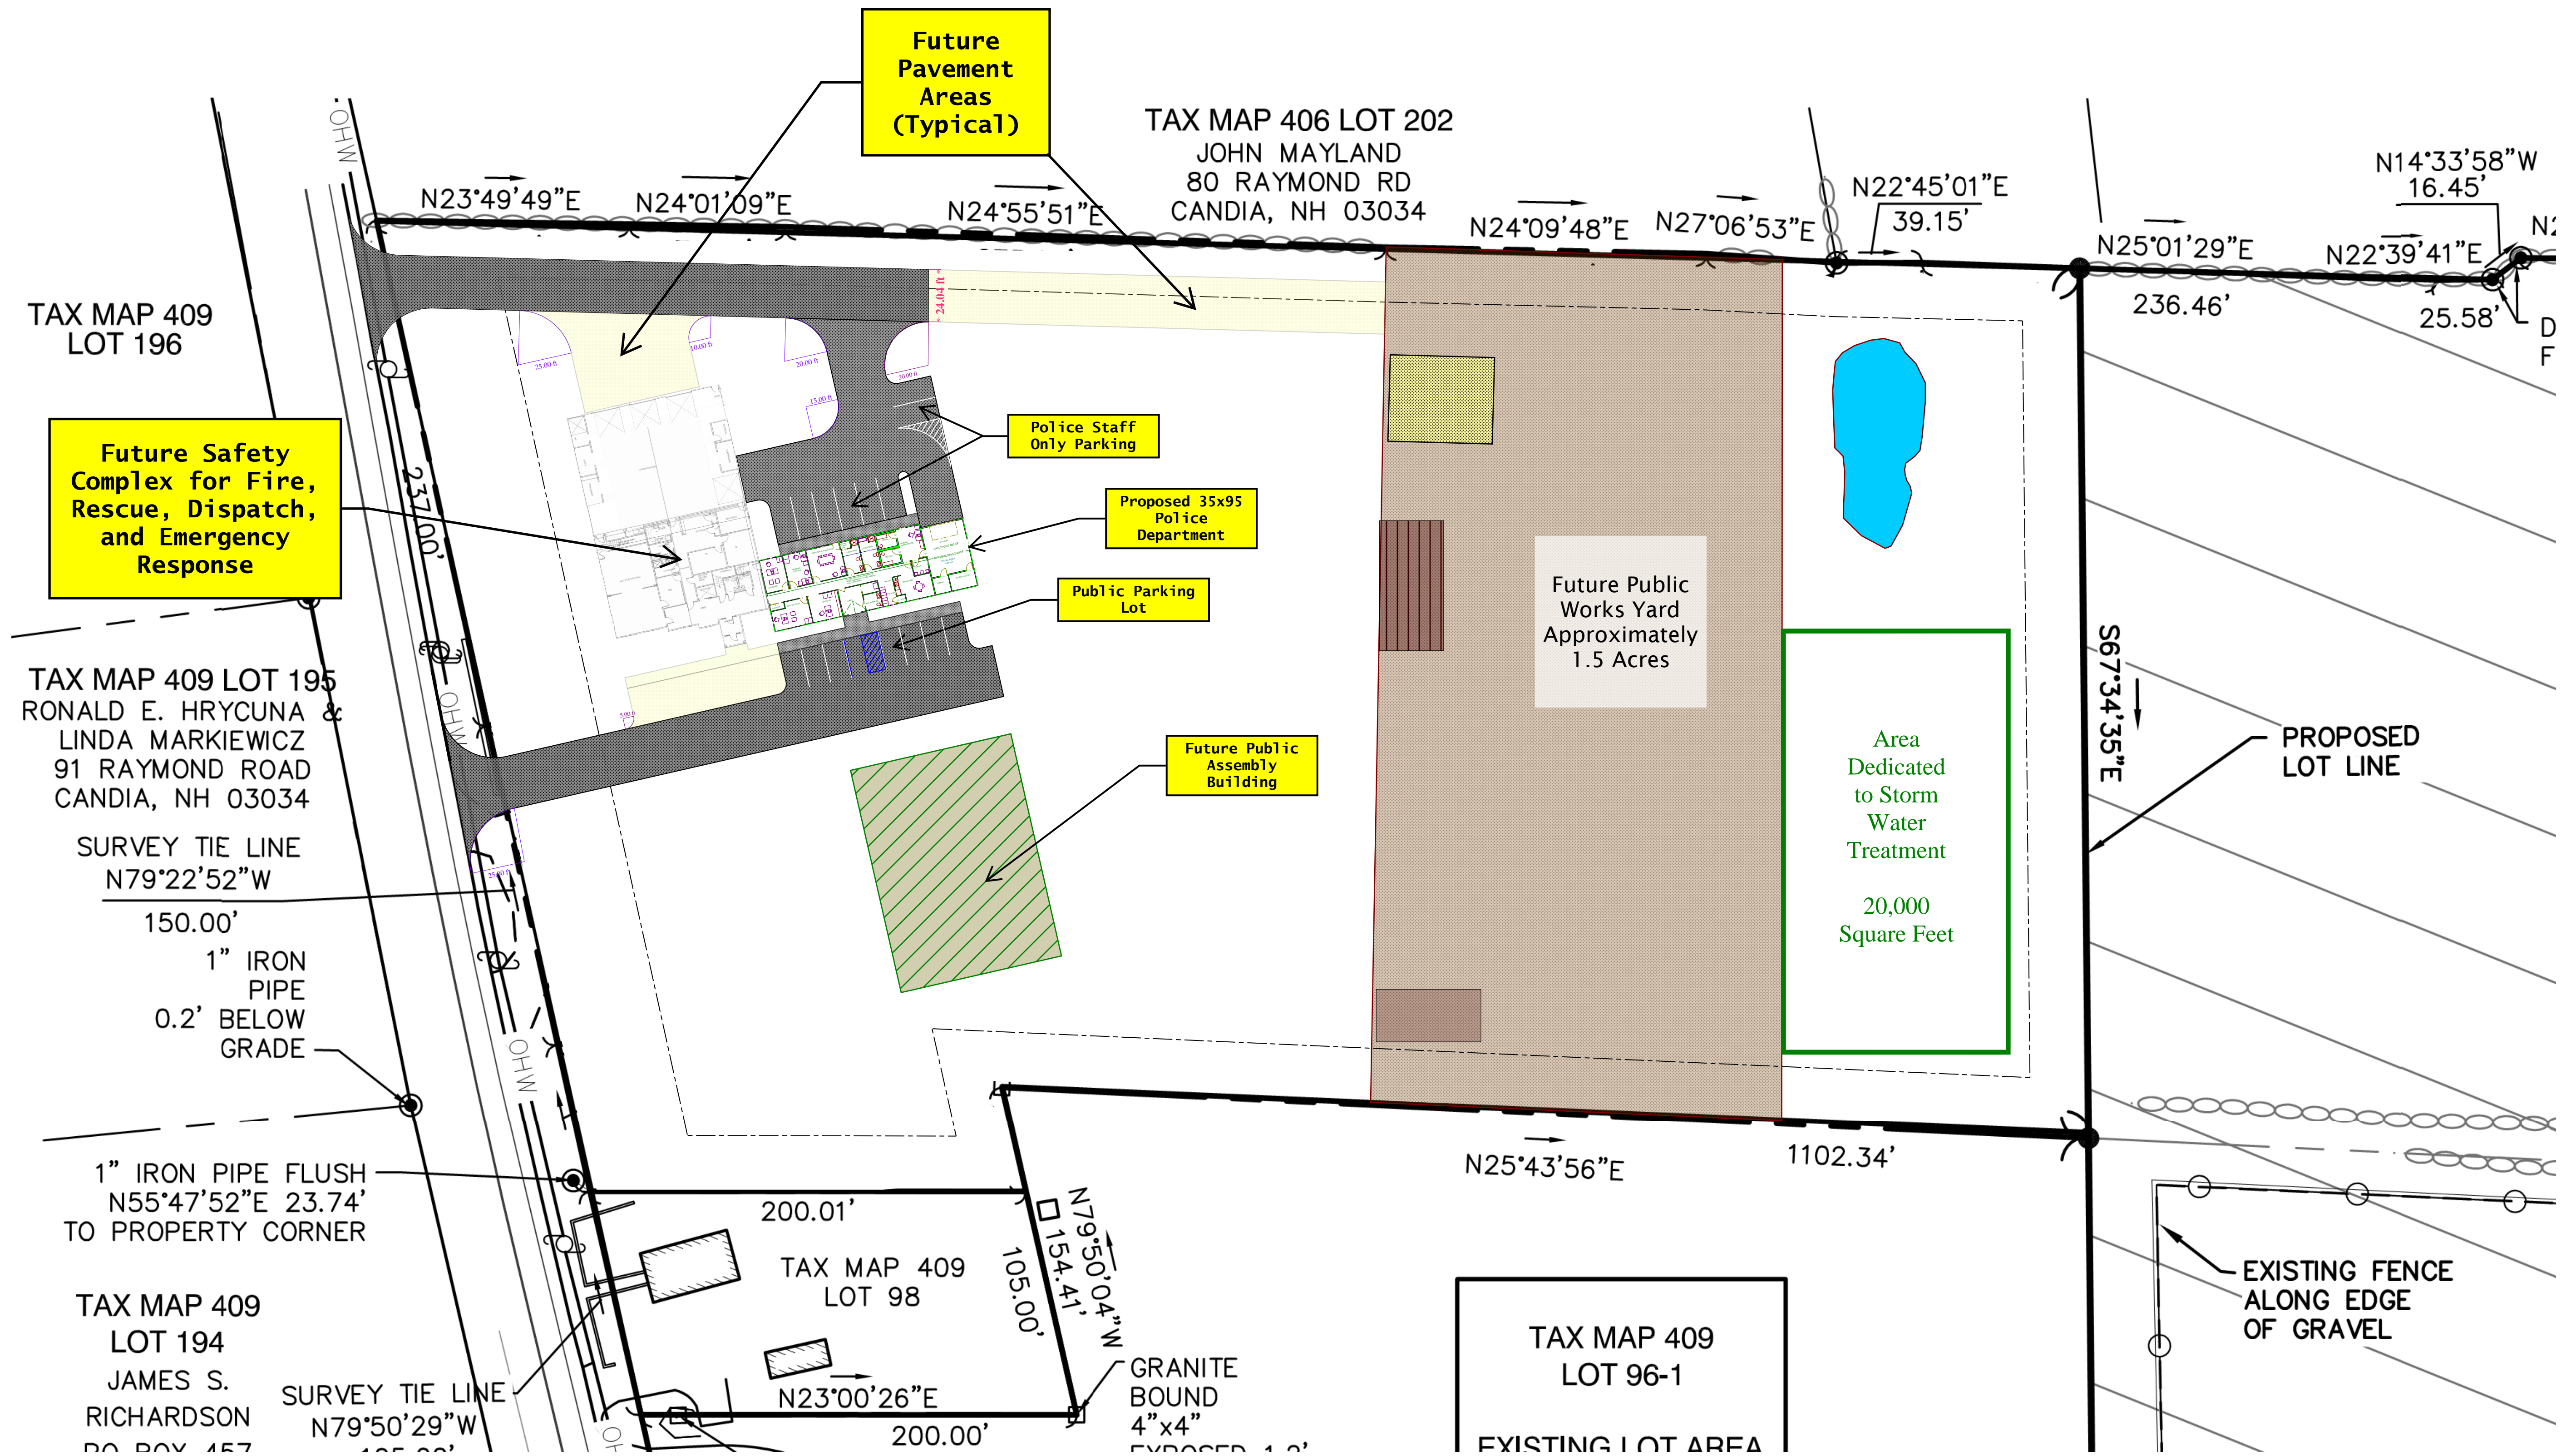

Town of Candia NH - Preliminary Site Layout - Municipal Complex Lot

Layot #3 July 13, 2021

1" = 40 Feet