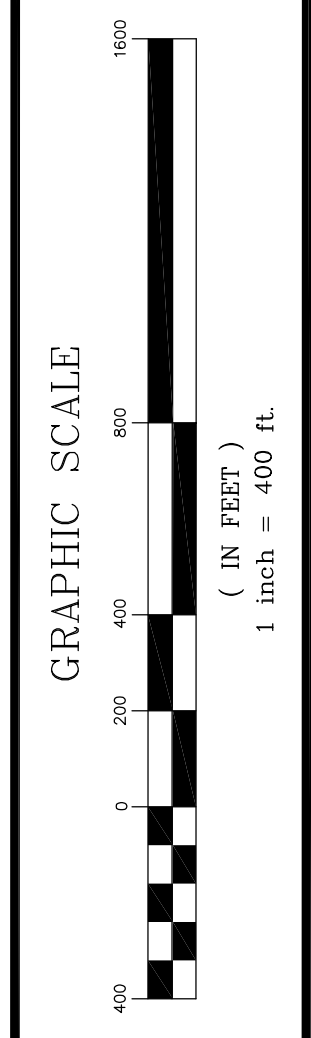

- LEGEND**
- COMPUTED
 - DEED
 - SCALED
 - ⊕ SUBLOT NUMBER
 - ⊕ EXEMPT
 - PART OF ORIGINAL LOT

| | | |
|--|-----|-----|
| | 411 | 410 |
| | 412 | 413 |
| | | |

PROPERTY MAP
CANDIA
 NEW HAMPSHIRE

412

The data on this map has been compiled from a variety of sources granted voluntarily by private owners and official sources and is not to be considered legal location of property boundary lines. The TOWN OF CANDIA assumes no responsibility for the accuracy of individual parcels.

Prepared by
ROLLARD ASSOCIATES
 700 Main St. Room 200
 Candia, NH 03026
 (603) 484-8822

Date of original dwg: June 27, 2012
 Date of latest rev: June 27, 2012
 File: SH1412.dwg
 Scale: 1"=400'

Revised & Reprinted By:
 Cal Technologies